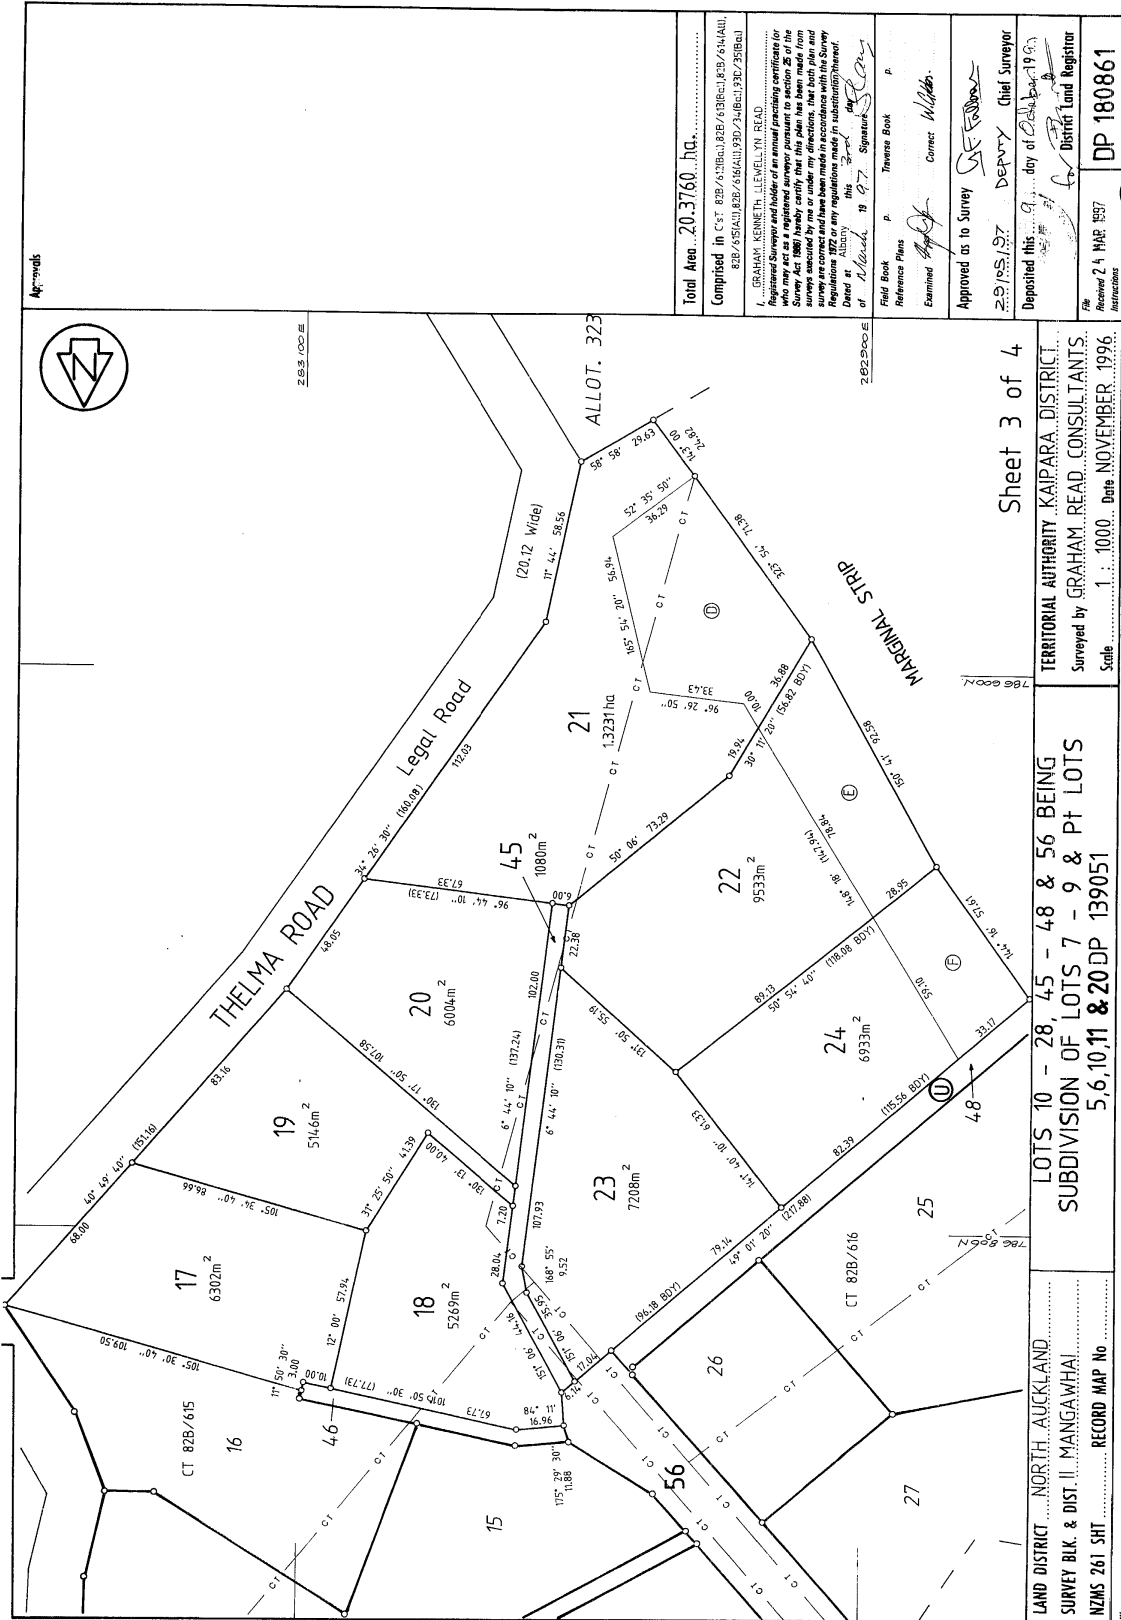

LAND DISTRICT... NORTH AUCKLAND
SURVEY BLK. & DIST. II MANGAWHAI
NZMS 261 SH1
RECORD MAP No

LOTS 10 - 28, 45 - 48 & 56 BEING
SUBDIVISION OF LOTS 7 - 9 & PT LOTS
5, 6, 10, 11 & 20 DP 139051

TERRITORIAL AUTHORITY KAIPARA DISTRICT
Surveyed by GRAHAM READ CONSULTANTS
Scale 1:1000 Date NOVEMBER 1996

Sheet 3 of 4

Examined Correct

Reference Plans