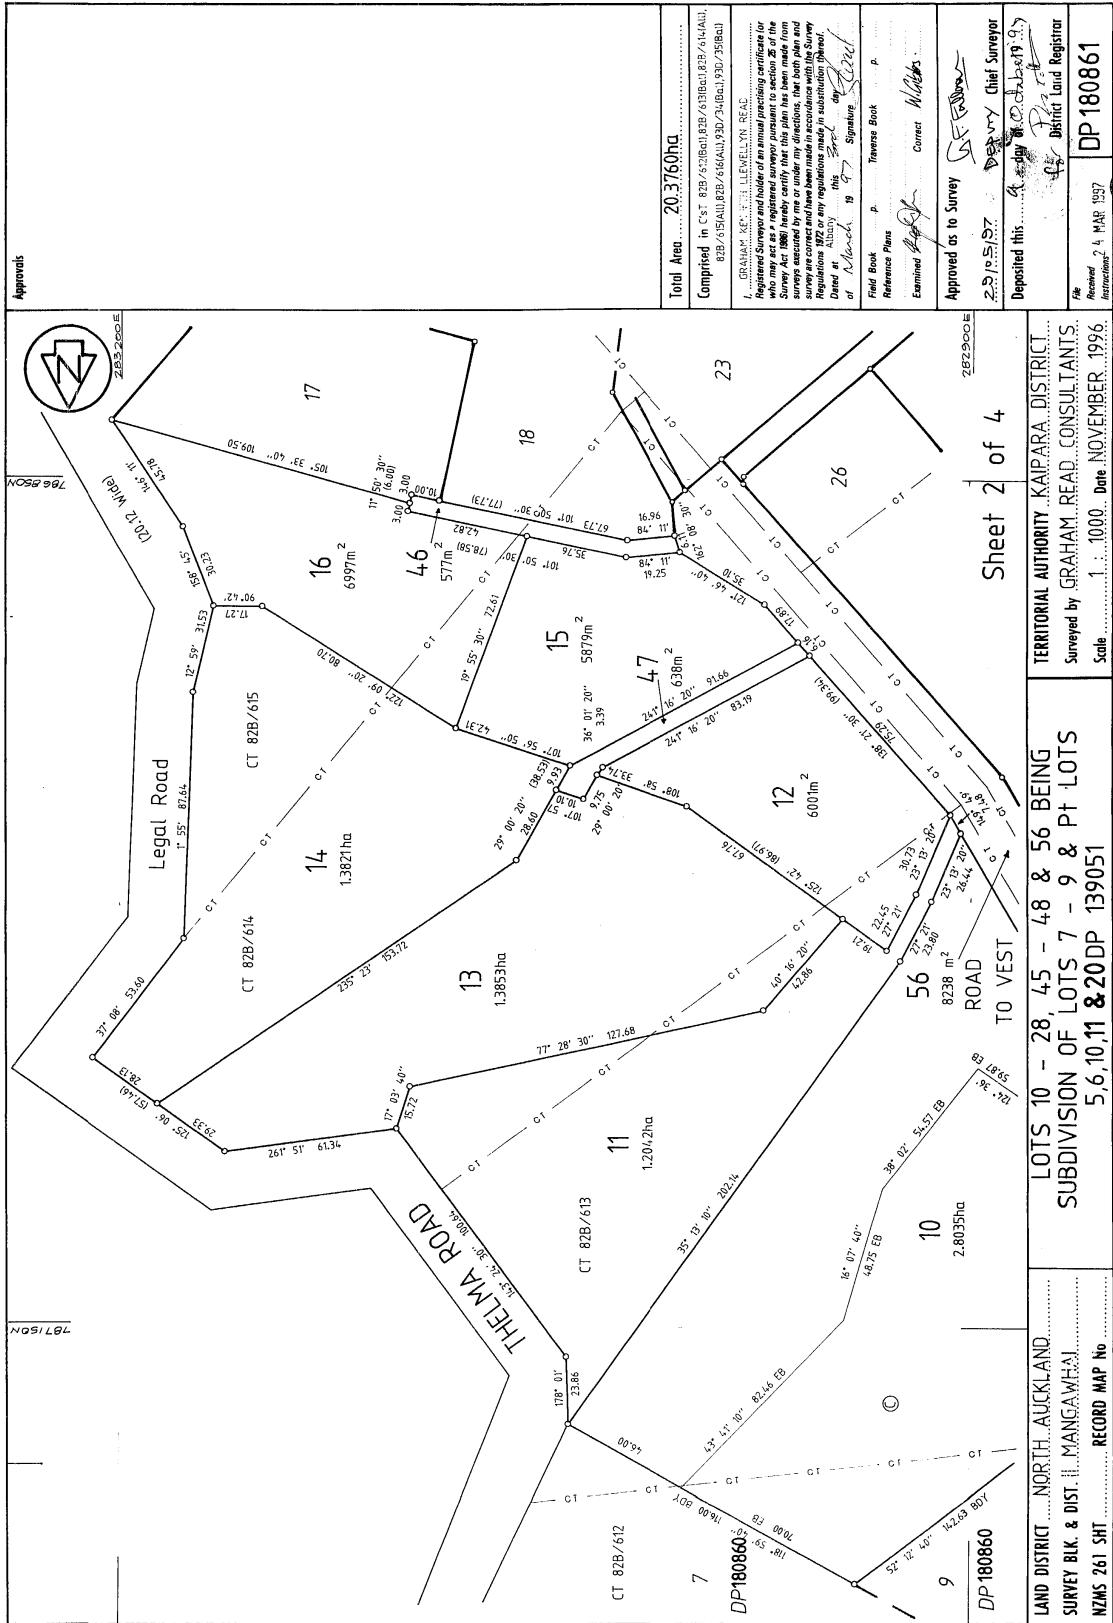

SHEET 2 OF 4
TERRITORIAL AUTHORITY: KAIPARA DISTRICT
Surveyed by: GRAHAM READ CONSULTANTS
Scale: 1:1000 Date: NOVEMBER 1996
LAND DISTRICT: NORTH AUCKLAND
SURVEY BLK. & DIST.: MANGAWHAI
NZMS 261 SHT: RECORD MAP No
LOTS 10 - 28, 45 - 48 & 56 BEING
SUBDIVISION OF LOTS 7 - 9 & PT LOTS
5, 6, 10, 11 & 20 DP 139051