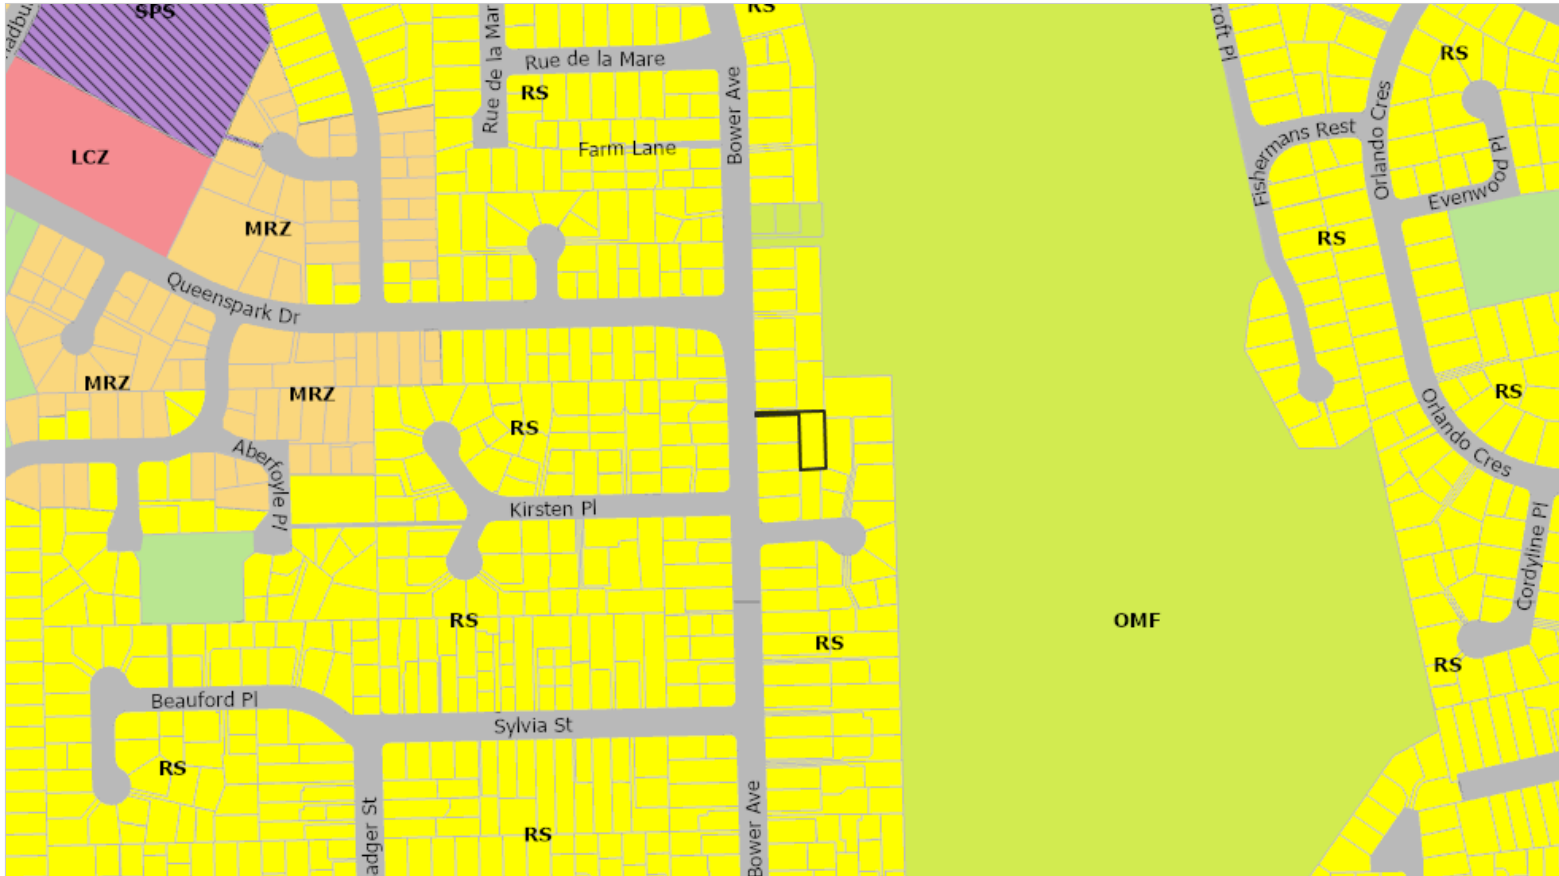

Christchurch District Plan Property Search Zones and Designations

Map Legend

- Land Use Zones**
- Zone Labels
- Zone
 - OC** Open Space Coastal Zone
 - OCP** Open Space Community Parks Zone
 - OMF** Open Space Metropolitan Facilities Zone
 - OWM** Open Space Water and Margins Zone
 - RS** Residential Suburban Zone
 - SPS** Specific Purpose (School) Zone
 - Transport Zone
 - CCZ** City centre zone
 - LCZ** Local Centre Zone
 - MRZ** Medium Density Residential Zone
 - NCZ** Neighbourhood Centre Zone
- Designations and Heritage Orders**
- Designation
 - Designation

444A Bower Avenue Property Search Results

The information below is relevant to the selected property. Click on the blue text below for more details.

Land Use Zones

- Zone
- RS** Residential Suburban Zone

This property is on the following planning maps: [20](#)

The Property Search function is a tool to assist with navigating to particular properties or areas. The data used in the Property Search tool has been derived from the planning maps. All due care has been taken by the Christchurch City Council to ensure the information is accurate and reflects the information on the planning maps. However, the information and maps shown through the Property Search function are not the planning maps themselves. Users are recommended to refer also to the planning maps. The Property Search function page provides a direct link to the planning maps at the bottom of the information relevant to the property.